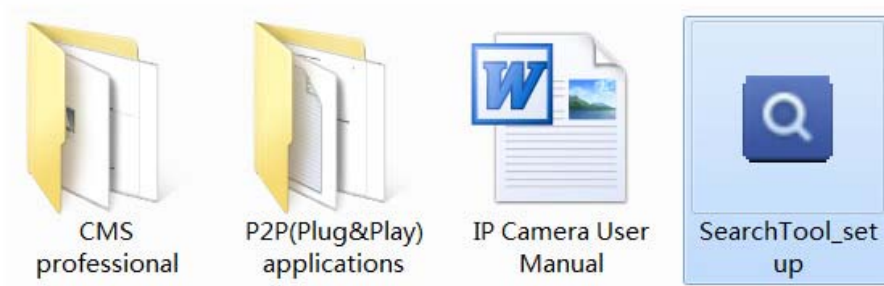

DOMEKAMERAN PIKA-ASENNUSOHJE

How to view by mobile

Step1: Download "CamHi"

Step2: Add Camera

Step3: Choose method

Step4: Complete

How to view by IE

Step1: Install Search Tool