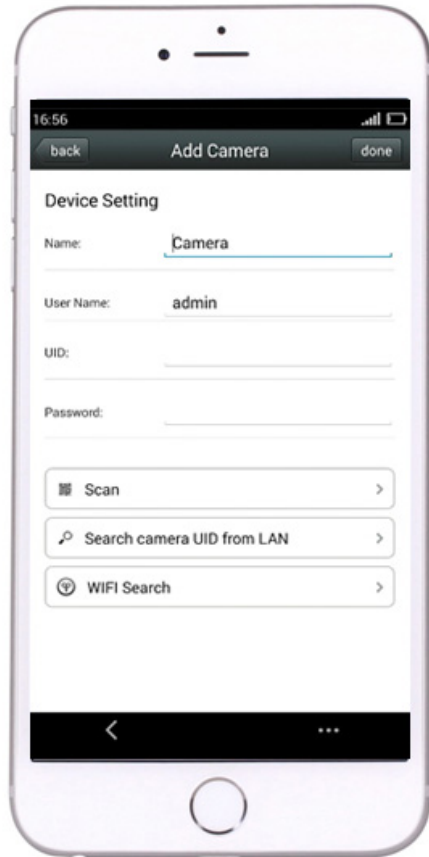

DOMEKAMERAN PIKA-ASENNUSOHJE

How to view by mobile

Step1: Download "CamHi"

Step2: Add Camera

Step3: Choose method

Step4: Complete

How to view by IE

Step1: Install Search Tool

Step2: Find IP Camera

How to view by CMS

Step1: Install CMS

Step2: Add Camera

Step3: Complete