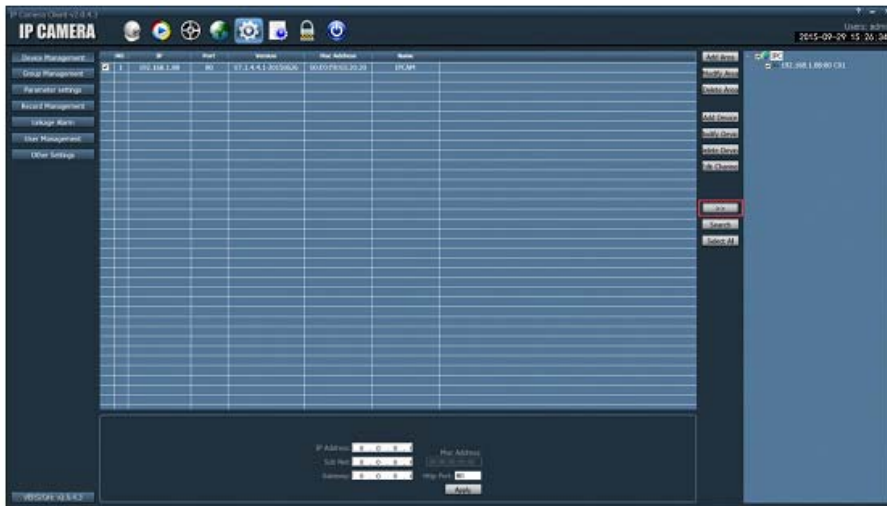

Step2: Find IP Camera

How to view by CMS

Step1: Install CMS

Step2: Add Camera

Step3: Complete