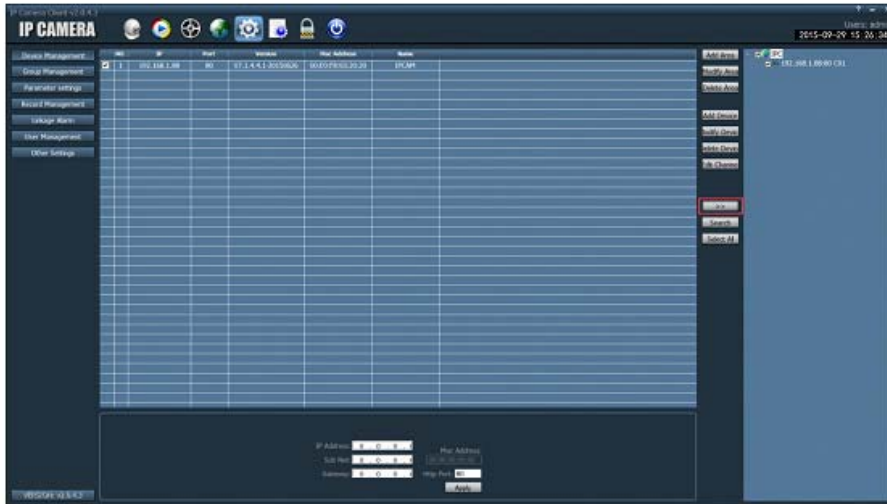

Step2: Find IP Camera

How to view by CMS

Step1: Install CMS

Step2: Add Camera

Step3: Complete