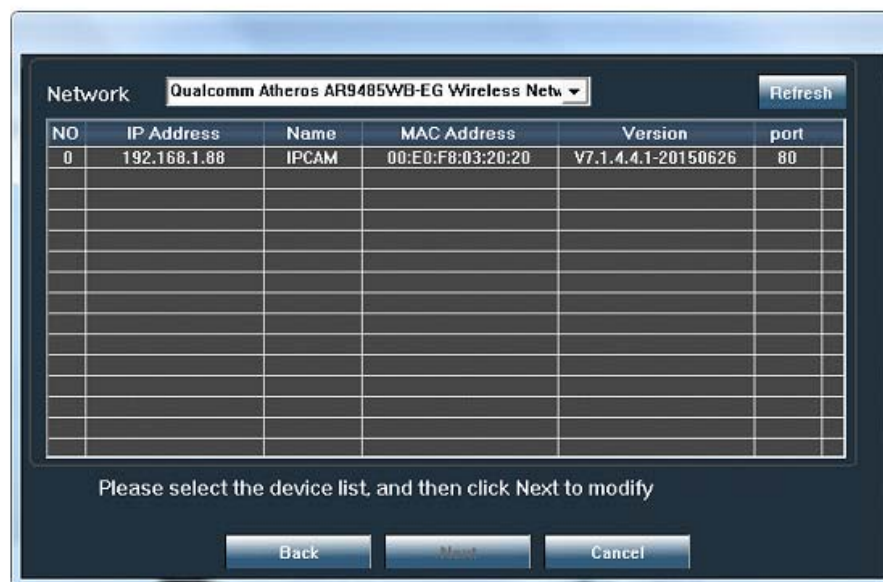

Step2: Find IP Camera