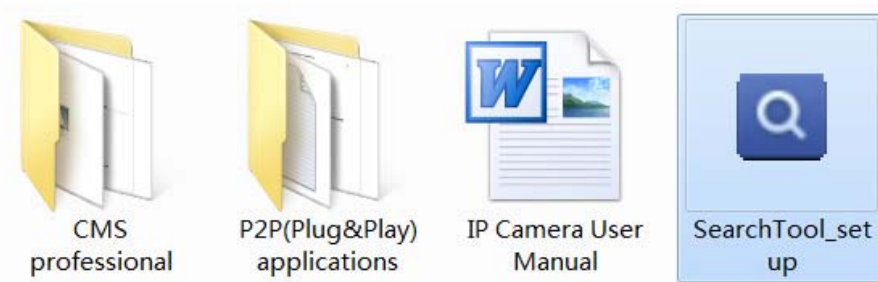

DOMEKAMERAN PIKA-ASENNUSOHJE

How to view by mobile

Step1: Download "CamHi"

Step2: Add Camera

Step3: Choose method

Step4: Complete

How to view by IE

Step1: Install Search Tool